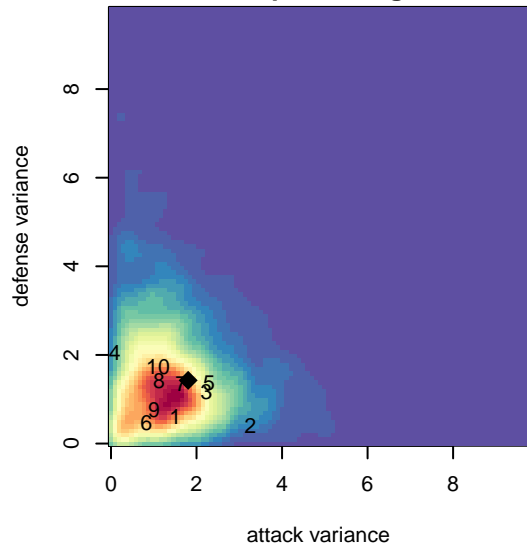

Cascade Rush Revolution G01

Cascade Rush FC
 , OR
 G01 total strength=812
 attack=1.19 defense=0.92
 spr league = Spr OYS G01 Div 2 White

alt names used:
 Cascade Rush Revolution

Venues played:
 2015 Beaverton Cup GU14 Silver
 2015 Mt Hood Challenge U14
 2015 OYS Presidents Cup G01
 2015 Spr OYS G01 Division 2 White

Cascade Rush Revolution G01
 Dots are actual minus expected GF (blue circles) and GA (red triangles).
 Blue line is smoothed change in attack strength. Red is smoothed change in defense strength.

**attack and defense variance (black dot)
relative to other teams
and top 10 in region**

Performance relative to 13 month average

Distribution of opponents
 Red = Lose zone, Blue = Win zone, Green = Even
 Black line separates win/lose zones

lot. A=Neither has attack advantage, B=Opponent has both attack and defense advantage, C=Opponent has both attack and defense disadvantage, D=Both have