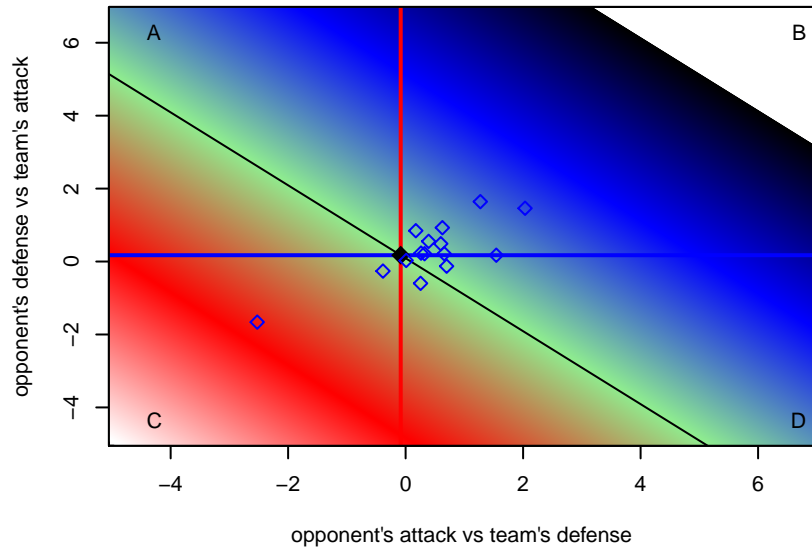

Cascade Rush Revolution G01
 Dots are actual minus expected GF (blue circles) and GA (red triangles).
 Blue line is smoothed change in attack strength. Red is smoothed change in defense strength.

**attack and defense variance (black dot)
relative to other teams
and top 10 in region**

**attack and defense rating
relative to others at age
and all opponents in last 13 months**

**attack and defense rating
relative to others at age
and all opponents in last 13 months**

Performance relative to 13 month average

Performance relative to 13 month average

Distribution of opponents
 Red = Lose zone, Blue = Win zone, Green = Even
 Black line separates win/lose zones

lot. A=Neither has attack advantage, B=Opponent has both attack and defense advantage, C=Opponent has both attack and defense disadvantage, D=Both have