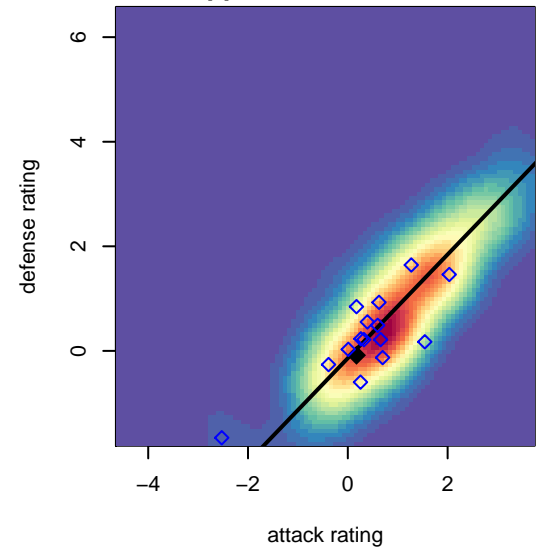

Cascade Rush Revolution G01

Cascade Rush FC
 , OR
 G01 total strength=812
 attack=1.19 defense=0.92
 spr league = Spr OYS G01 Div 2 White

alt names used:
 Cascade Rush Revolution

Venues played:
 2015 Beaverton Cup GU14 Silver
 2015 Mt Hood Challenge U14
 2015 OYS Presidents Cup G01
 2015 Spr OYS G01 Division 2 White

Cascade Rush Revolution G01
 Dots are actual minus expected GF (blue circles) and GA (red triangles).
 Blue line is smoothed change in attack strength. Red is smoothed change in defense strength.

**attack and defense variance (black dot)
relative to other teams
and top 10 in region**

**attack and defense rating
relative to others at age
and all opponents in last 13 months**

**attack and defense rating
relative to others at age
and all opponents in last 13 months**

Performance relative to 13 month average

Performance relative to 13 month average

Distribution of opponents
 Red = Lose zone, Blue = Win zone, Green = Even
 Black line separates win/lose zones

lot. A=Neither has attack advantage, B=Opponent has both attack and defense advantage, C=Opponent has both attack and defense disadvantage, D=Both have