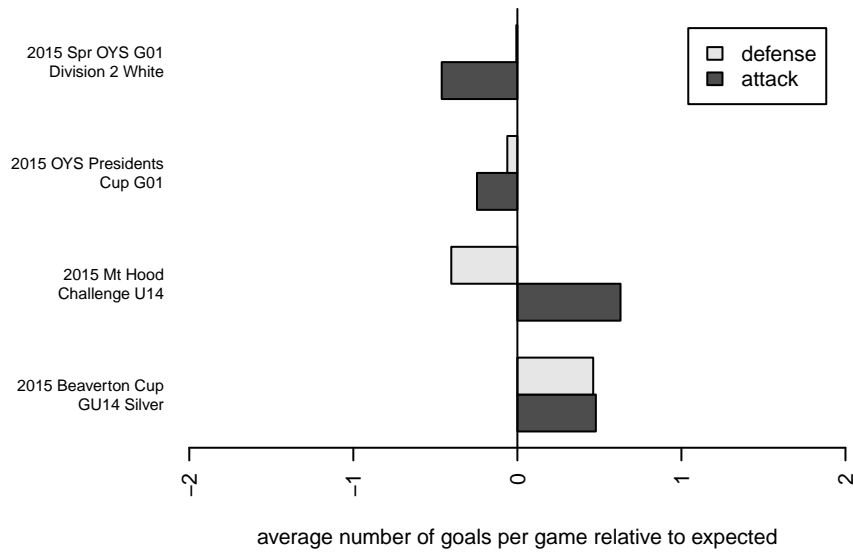

Cascade Rush Revolution G01

Cascade Rush FC
 , OR
 G01 total strength=812
 attack=1.19 defense=0.92
 spr league = Spr OYS G01 Div 2 White

alt names used:
 Cascade Rush Revolution

Venues played:
 2015 Beaverton Cup GU14 Silver
 2015 Mt Hood Challenge U14
 2015 OYS Presidents Cup G01
 2015 Spr OYS G01 Division 2 White

Cascade Rush Revolution G01
 Dots are actual minus expected GF (blue circles) and GA (red triangles).
 Blue line is smoothed change in attack strength. Red is smoothed change in defense strength.

**attack and defense variance (black dot)
relative to other teams
and top 10 in region**

**attack and defense rating
relative to others at age
and all opponents in last 13 months**

**attack and defense rating
relative to others at age
and all opponents in last 13 months**

Performance relative to 13 month average

Performance relative to 13 month average

Distribution of opponents
 Red = Lose zone, Blue = Win zone, Green = Even
 Black line separates win/lose zones

lot. A=Neither has attack advantage, B=Opponent has both attack and defense advantage, C=Opponent has both attack and defense disadvantage, D=Both have